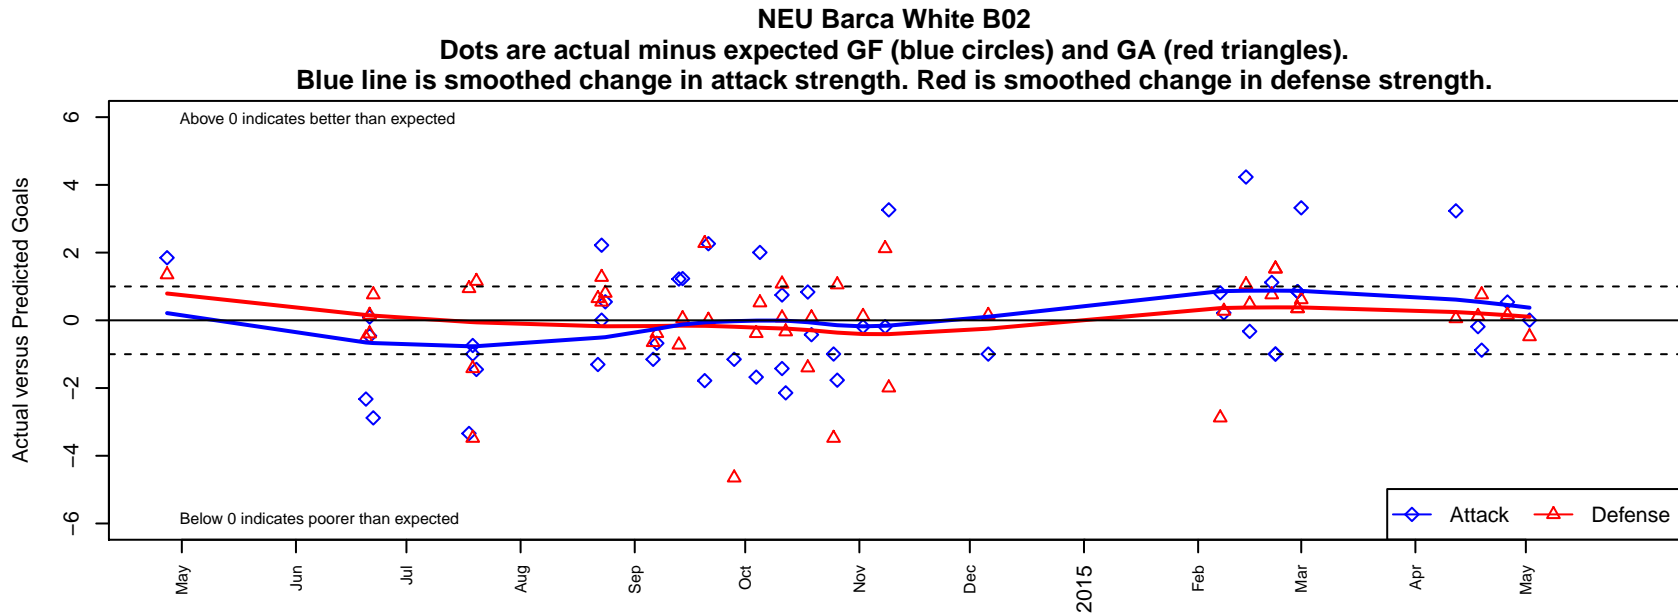

## NEU Barca White B02

Northeast United SC  
 Portland, OR  
 B02 total strength=991  
 attack=2.9 defense=1.3  
 fall league = PTT B02 Premier  
 spr league = Spr OYS B02 Premier

alt names used:  
 NEU U12 Boys White  
 NEU PDX White – U12  
 NEU PDX NEU BARCA WHITE  
 NEU U12B Barca White  
 NEU PDX NEU BARCA WHITE  
 NEU U12B Barca White  
 NEU U12B Barca White  
 NEU U12B Barca White

**attack and defense variance (black dot)  
relative to other teams  
and top 10 in region**

**attack and defense rating  
relative to others at age  
and all opponents in last 13 months**

**Performance relative to 13 month average**