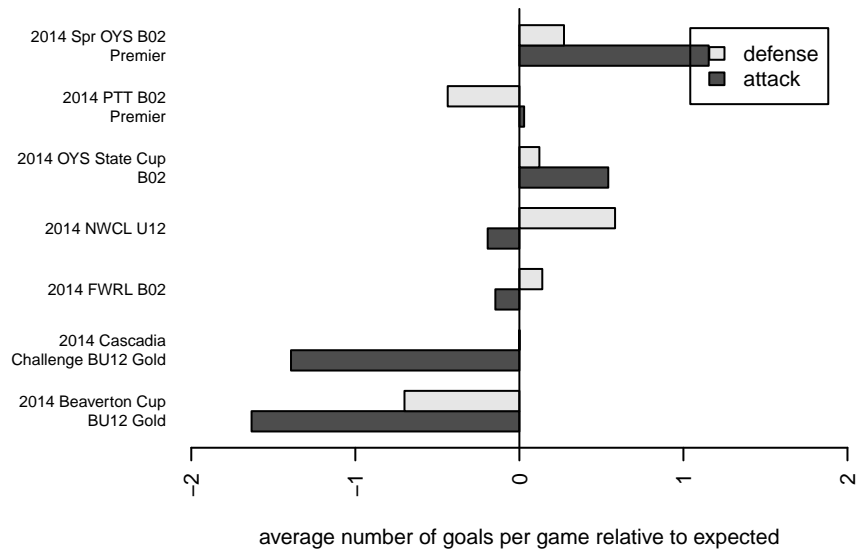

## NEU Barca White B02

Northeast United SC  
 Portland, OR  
 B02 total strength=991  
 attack=2.9 defense=1.3  
 fall league = PTT B02 Premier  
 spr league = Spr OYS B02 Premier

alt names used:  
 NEU U12 Boys White  
 NEU PDX White – U12  
 NEU PDX NEU BARCA WHITE  
 NEU U12B Barca White  
 NEU PDX NEU BARCA WHITE  
 NEU U12B Barca White  
 NEU U12B Barca White  
 NEU U12B Barca White

Venues played:  
 2013 OYS State Cup B02  
 2014 Cascadia Challenge BU12 Gold  
 2014 Beaverton Cup BU12 Gold  
 2014 NWCL U12  
 2014 PTT B02 Premier  
 2014 FWRL B02  
 2014 Spr OYS B02 Premier  
 2014 OYS State Cup B02

**attack and defense variance (black dot)  
relative to other teams  
and top 10 in region**

**attack and defense rating  
relative to others at age  
and all opponents in last 13 months**

**Performance relative to 13 month average**